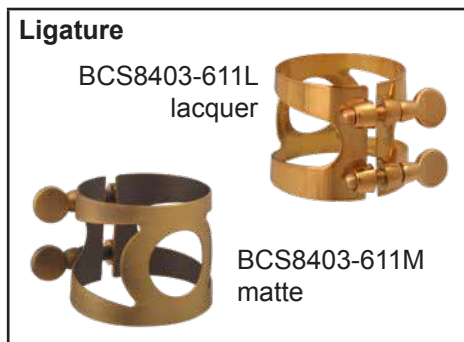

Baritone Saxophone

BC8403-1 (lacquer), BC8403-4 (matte)

Spare Parts and Accessories

Baritone Saxophone (continued)

BC8403-1 (lacquer), BC8403-4 (matte)

Spare Parts and Accessories

<p>Adjusting Screw</p>  <p>BCS8403-304L lacquer</p> <p>BCS8403-304M matte</p>	<p>G# Adjuster</p>  <p>BCS8403-305L lacquer BCS8403-305M matte</p>	<p>Adjusting Lug</p>  <p>BCS8403-3051L lacquer</p> <p>BCS8403-3051M matte</p>
<p>Long Keyguard Screw</p>  <p>BCS8403-3081L lacquer</p> <p>BCS8403-3081M matte</p>	<p>Short Keyguard Screw</p>  <p>BCS8403-3082L lacquer</p> <p>BCS8403-3082M matte</p>	<p>Right Hand Key Guard</p>  <p>BCS8403-109L lacquer</p> <p>BCS8403-109M matte</p>
<p>Key Guards</p>  <p>lacquer: matte:</p> <p>Eb Key Guard (Small): BCS8403-1071L BCS8403-1071M</p> <p>C = C# Key Guard (Medium): BCS8403-1072L BCS8403-1072M</p> <p>B = Bb = A Key Guard (Large): BCS8403-1073L BCS8403-1073M</p>		
<p>Bumper Felt</p>  <p>BCS8201-403</p>	<p>Rod Guard</p>  <p>BCS8403-119L lacquer BCS8403-119M matte</p>	<p>Point Screw</p>  <p>BCS8403-301</p>
<p>Spring Set</p>  <p>BCS8403-316</p>	<p>Pearl Set</p>  <p>BCS8403-401</p>	<p>Roller Set</p>  <p>BCS8403-402</p>
<p>Pad Set</p>  <p>BCS405B</p>	<p>Strap</p>  <p>BCS8403-500</p>	<p>Case</p>  <p>BCA8003</p>