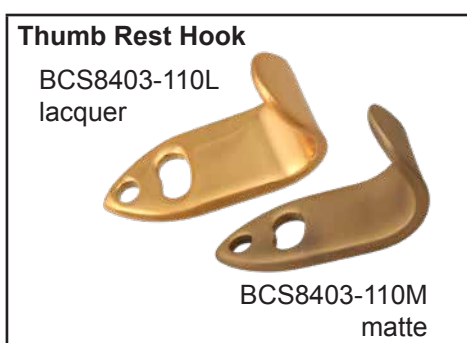

Baritone Saxophone

BC8403-1 (lacquer), BC8403-4 (matte)

Spare Parts and Accessories

Baritone Saxophone (continued)

BC8403-1 (lacquer), BC8403-4 (matte)

Spare Parts and Accessories

<p>Adjusting Screw</p>  <p>BCS8403-304L lacquer</p> <p>BCS8403-304M matte</p>	<p>G# Adjuster</p>  <p>BCS8403-305L lacquer BCS8403-305M matte</p>	<p>Adjusting Lug</p>  <p>BCS8403-3051L lacquer</p> <p>BCS8403-3051M matte</p>
<p>Long Keyguard Screw</p>  <p>BCS8403-3081L lacquer</p> <p>BCS8403-3081M matte</p>	<p>Short Keyguard Screw</p>  <p>BCS8403-3082L lacquer</p> <p>BCS8403-3082M matte</p>	<p>Right Hand Key Guard</p>  <p>BCS8403-109L lacquer</p> <p>BCS8403-109M matte</p>
<p>Key Guards</p>  <p>lacquer: matte:</p> <p>Eb Key Guard (Small): BCS8403-1071L BCS8403-1071M</p> <p>C = C# Key Guard (Medium): BCS8403-1072L BCS8403-1072M</p> <p>B = Bb = A Key Guard (Large): BCS8403-1073L BCS8403-1073M</p>		
<p>Bumper Felt</p>  <p>BCS8201-403</p>	<p>Rod Guard</p>  <p>BCS8403-119L lacquer BCS8403-119M matte</p>	<p>Point Screw</p>  <p>BCS8403-301</p>
<p>Spring Set</p>  <p>BCS8403-316</p>	<p>Pearl Set</p>  <p>BCS8403-401</p>	<p>Roller Set</p>  <p>BCS8403-402</p>
<p>Pad Set</p>  <p>BCS405B</p>	<p>Strap</p>  <p>BCS8403-500</p>	<p>Case</p>  <p>BCA8003</p>