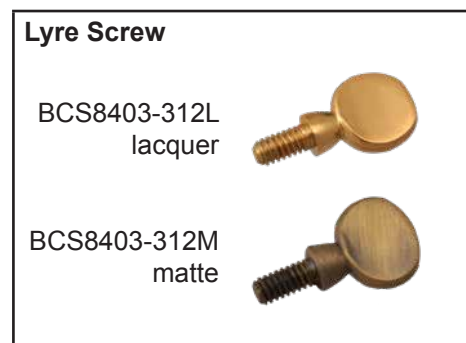

Baritone Saxophone

BC8403-1 (lacquer), BC8403-4 (matte)

Spare Parts and Accessories

Baritone Saxophone (continued)

BC8403-1 (lacquer), BC8403-4 (matte)

Spare Parts and Accessories

<p>Adjusting Screw</p>  <p>BCS8403-304L lacquer</p> <p>BCS8403-304M matte</p>	<p>G# Adjuster</p>  <p>BCS8403-305L lacquer BCS8403-305M matte</p>	<p>Adjusting Lug</p>  <p>BCS8403-3051L lacquer</p> <p>BCS8403-3051M matte</p>
<p>Long Keyguard Screw</p>  <p>BCS8403-3081L lacquer</p> <p>BCS8403-3081M matte</p>	<p>Short Keyguard Screw</p>  <p>BCS8403-3082L lacquer</p> <p>BCS8403-3082M matte</p>	<p>Right Hand Key Guard</p>  <p>BCS8403-109L lacquer</p> <p>BCS8403-109M matte</p>
<p>Key Guards</p>  <p>lacquer: matte:</p> <p>Eb Key Guard (Small): BCS8403-1071L BCS8403-1071M</p> <p>C = C# Key Guard (Medium): BCS8403-1072L BCS8403-1072M</p> <p>B = Bb = A Key Guard (Large): BCS8403-1073L BCS8403-1073M</p>		
<p>Bumper Felt</p>  <p>BCS8201-403</p>	<p>Rod Guard</p>  <p>BCS8403-119L lacquer BCS8403-119M matte</p>	<p>Point Screw</p>  <p>BCS8403-301</p>
<p>Spring Set</p>  <p>BCS8403-316</p>	<p>Pearl Set</p>  <p>BCS8403-401</p>	<p>Roller Set</p>  <p>BCS8403-402</p>
<p>Pad Set</p>  <p>BCS405B</p>	<p>Strap</p>  <p>BCS8403-500</p>	<p>Case</p>  <p>BCA8003</p>