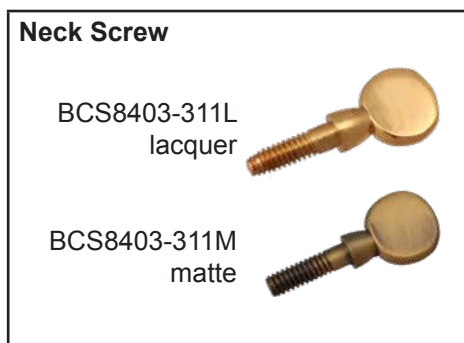

Baritone Saxophone

BC8403-1 (lacquer), BC8403-4 (matte)

Spare Parts and Accessories

Baritone Saxophone (continued)

BC8403-1 (lacquer), BC8403-4 (matte)

Spare Parts and Accessories

<p>Adjusting Screw</p>  <p>BCS8403-304L lacquer</p> <p>BCS8403-304M matte</p>	<p>G# Adjuster</p>  <p>BCS8403-305L lacquer BCS8403-305M matte</p>	<p>Adjusting Lug</p>  <p>BCS8403-3051L lacquer</p> <p>BCS8403-3051M matte</p>
<p>Long Keyguard Screw</p>  <p>BCS8403-3081L lacquer</p> <p>BCS8403-3081M matte</p>	<p>Short Keyguard Screw</p>  <p>BCS8403-3082L lacquer</p> <p>BCS8403-3082M matte</p>	<p>Right Hand Key Guard</p>  <p>BCS8403-109L lacquer</p> <p>BCS8403-109M matte</p>
<p>Key Guards</p>  <p>lacquer: matte:</p> <p>Eb Key Guard (Small): BCS8403-1071L BCS8403-1071M</p> <p>C = C# Key Guard (Medium): BCS8403-1072L BCS8403-1072M</p> <p>B = Bb = A Key Guard (Large): BCS8403-1073L BCS8403-1073M</p>		
<p>Bumper Felt</p>  <p>BCS8201-403</p>	<p>Rod Guard</p>  <p>BCS8403-119L lacquer BCS8403-119M matte</p>	<p>Point Screw</p>  <p>BCS8403-301</p>
<p>Spring Set</p>  <p>BCS8403-316</p>	<p>Pearl Set</p>  <p>BCS8403-401</p>	<p>Roller Set</p>  <p>BCS8403-402</p>
<p>Pad Set</p>  <p>BCS405B</p>	<p>Strap</p>  <p>BCS8403-500</p>	<p>Case</p>  <p>BCA8003</p>