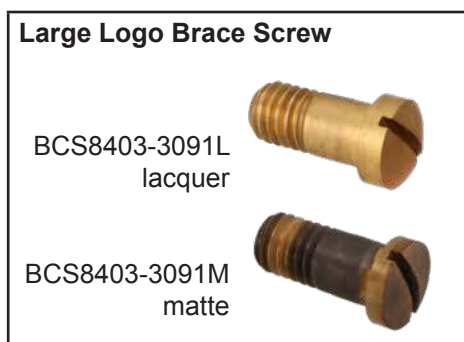

Baritone Saxophone

BC8403-1 (lacquer), BC8403-4 (matte)

Spare Parts and Accessories

Baritone Saxophone (continued)

BC8403-1 (lacquer), BC8403-4 (matte)

Spare Parts and Accessories

<p>Adjusting Screw</p>  <p>BCS8403-304L lacquer</p> <p>BCS8403-304M matte</p>	<p>G# Adjuster</p>  <p>BCS8403-305L lacquer BCS8403-305M matte</p>	<p>Adjusting Lug</p>  <p>BCS8403-3051L lacquer</p> <p>BCS8403-3051M matte</p>
<p>Long Keyguard Screw</p>  <p>BCS8403-3081L lacquer</p> <p>BCS8403-3081M matte</p>	<p>Short Keyguard Screw</p>  <p>BCS8403-3082L lacquer</p> <p>BCS8403-3082M matte</p>	<p>Right Hand Key Guard</p>  <p>BCS8403-109L lacquer</p> <p>BCS8403-109M matte</p>
<p>Key Guards</p>  <p>lacquer: matte:</p> <p>Eb Key Guard (Small): BCS8403-1071L BCS8403-1071M</p> <p>C = C# Key Guard (Medium): BCS8403-1072L BCS8403-1072M</p> <p>B = Bb = A Key Guard (Large): BCS8403-1073L BCS8403-1073M</p>		
<p>Bumper Felt</p>  <p>BCS8201-403</p>	<p>Rod Guard</p>  <p>BCS8403-119L lacquer BCS8403-119M matte</p>	<p>Point Screw</p>  <p>BCS8403-301</p>
<p>Spring Set</p>  <p>BCS8403-316</p>	<p>Pearl Set</p>  <p>BCS8403-401</p>	<p>Roller Set</p>  <p>BCS8403-402</p>
<p>Pad Set</p>  <p>BCS405B</p>	<p>Strap</p>  <p>BCS8403-500</p>	<p>Case</p>  <p>BCA8003</p>