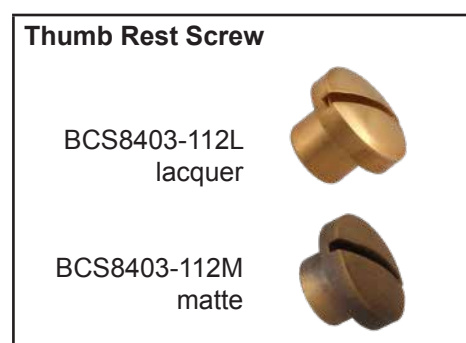

Baritone Saxophone

BC8403-1 (lacquer), BC8403-4 (matte)

Spare Parts and Accessories

Baritone Saxophone (continued)

BC8403-1 (lacquer), BC8403-4 (matte)

Spare Parts and Accessories

<p>Adjusting Screw</p>  <p>BCS8403-304L lacquer</p> <p>BCS8403-304M matte</p>	<p>G# Adjuster</p>  <p>BCS8403-305L lacquer BCS8403-305M matte</p>	<p>Adjusting Lug</p>  <p>BCS8403-3051L lacquer</p> <p>BCS8403-3051M matte</p>
<p>Long Keyguard Screw</p>  <p>BCS8403-3081L lacquer</p> <p>BCS8403-3081M matte</p>	<p>Short Keyguard Screw</p>  <p>BCS8403-3082L lacquer</p> <p>BCS8403-3082M matte</p>	<p>Right Hand Key Guard</p>  <p>BCS8403-109L lacquer</p> <p>BCS8403-109M matte</p>
<p>Key Guards</p>  <p>lacquer: matte:</p> <p>Eb Key Guard (Small): BCS8403-1071L BCS8403-1071M</p> <p>C = C# Key Guard (Medium): BCS8403-1072L BCS8403-1072M</p> <p>B = Bb = A Key Guard (Large): BCS8403-1073L BCS8403-1073M</p>		
<p>Bumper Felt</p>  <p>BCS8201-403</p>	<p>Rod Guard</p>  <p>BCS8403-119L lacquer BCS8403-119M matte</p>	<p>Point Screw</p>  <p>BCS8403-301</p>
<p>Spring Set</p>  <p>BCS8403-316</p>	<p>Pearl Set</p>  <p>BCS8403-401</p>	<p>Roller Set</p>  <p>BCS8403-402</p>
<p>Pad Set</p>  <p>BCS405B</p>	<p>Strap</p>  <p>BCS8403-500</p>	<p>Case</p>  <p>BCA8003</p>