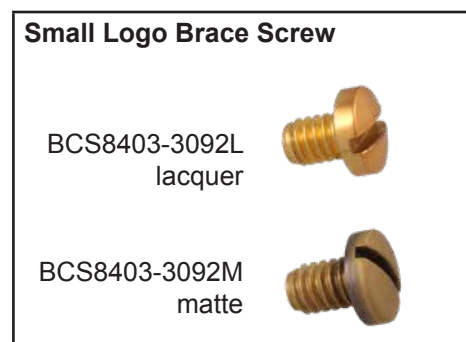

Baritone Saxophone

BC8403-1 (lacquer), BC8403-4 (matte)

Spare Parts and Accessories

Baritone Saxophone (continued)

BC8403-1 (lacquer), BC8403-4 (matte)

Spare Parts and Accessories

<p>Adjusting Screw</p>  <p>BCS8403-304L lacquer</p> <p>BCS8403-304M matte</p>	<p>G# Adjuster</p>  <p>BCS8403-305L lacquer BCS8403-305M matte</p>	<p>Adjusting Lug</p>  <p>BCS8403-3051L lacquer</p> <p>BCS8403-3051M matte</p>
<p>Long Keyguard Screw</p>  <p>BCS8403-3081L lacquer</p> <p>BCS8403-3081M matte</p>	<p>Short Keyguard Screw</p>  <p>BCS8403-3082L lacquer</p> <p>BCS8403-3082M matte</p>	<p>Right Hand Key Guard</p>  <p>BCS8403-109L lacquer</p> <p>BCS8403-109M matte</p>
<p>Key Guards</p>  <p>lacquer: matte:</p> <p>Eb Key Guard (Small): BCS8403-1071L BCS8403-1071M</p> <p>C = C# Key Guard (Medium): BCS8403-1072L BCS8403-1072M</p> <p>B = Bb = A Key Guard (Large): BCS8403-1073L BCS8403-1073M</p>		
<p>Bumper Felt</p>  <p>BCS8201-403</p>	<p>Rod Guard</p>  <p>BCS8403-119L lacquer BCS8403-119M matte</p>	<p>Point Screw</p>  <p>BCS8403-301</p>
<p>Spring Set</p>  <p>BCS8403-316</p>	<p>Pearl Set</p>  <p>BCS8403-401</p>	<p>Roller Set</p>  <p>BCS8403-402</p>
<p>Pad Set</p>  <p>BCS405B</p>	<p>Strap</p>  <p>BCS8403-500</p>	<p>Case</p>  <p>BCA8003</p>