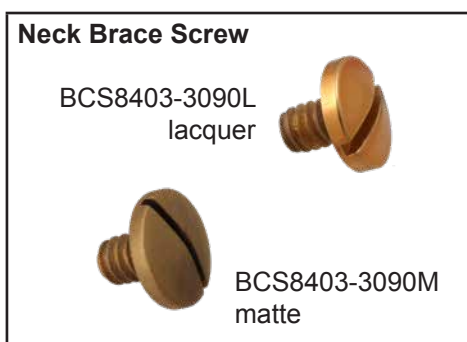

Baritone Saxophone

BC8403-1 (lacquer), BC8403-4 (matte)

Spare Parts and Accessories

Baritone Saxophone (continued)

BC8403-1 (lacquer), BC8403-4 (matte)

Spare Parts and Accessories

<p>Adjusting Screw</p>  <p>BCS8403-304L lacquer</p> <p>BCS8403-304M matte</p>	<p>G# Adjuster</p>  <p>BCS8403-305L lacquer BCS8403-305M matte</p>	<p>Adjusting Lug</p>  <p>BCS8403-3051L lacquer</p> <p>BCS8403-3051M matte</p>
<p>Long Keyguard Screw</p>  <p>BCS8403-3081L lacquer</p> <p>BCS8403-3081M matte</p>	<p>Short Keyguard Screw</p>  <p>BCS8403-3082L lacquer</p> <p>BCS8403-3082M matte</p>	<p>Right Hand Key Guard</p>  <p>BCS8403-109L lacquer</p> <p>BCS8403-109M matte</p>
<p>Key Guards</p>  <p>lacquer: matte:</p> <p>Eb Key Guard (Small): BCS8403-1071L BCS8403-1071M</p> <p>C = C# Key Guard (Medium): BCS8403-1072L BCS8403-1072M</p> <p>B = Bb = A Key Guard (Large): BCS8403-1073L BCS8403-1073M</p>		
<p>Bumper Felt</p>  <p>BCS8201-403</p>	<p>Rod Guard</p>  <p>BCS8403-119L lacquer BCS8403-119M matte</p>	<p>Point Screw</p>  <p>BCS8403-301</p>
<p>Spring Set</p>  <p>BCS8403-316</p>	<p>Pearl Set</p>  <p>BCS8403-401</p>	<p>Roller Set</p>  <p>BCS8403-402</p>
<p>Pad Set</p>  <p>BCS405B</p>	<p>Strap</p>  <p>BCS8403-500</p>	<p>Case</p>  <p>BCA8003</p>